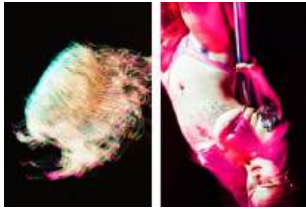

£ 2,600

Icy Blue & Three Moon Jellyfish and Molten amber (2026)

Elizabeth Waterman
Archival Pigment Print

Edition 1
Edition of 12
2 x 29.7 cm x 42 cm

£ 1,700

Edition 2
Edition of 5
2 x 42 cm x 59.4 cm

£ 2,600

Flower Hat Jellyfish, Pale Cyan & Lilith, Shocking Pink (2026)

Elizabeth Waterman
Archival Pigment Print

Edition 1
Edition of 12
2 x 29.7 cm x 42 cm

£ 1,700

Edition 2
Edition of 5
2 x 42 cm x 59.4 cm

£ 2,600