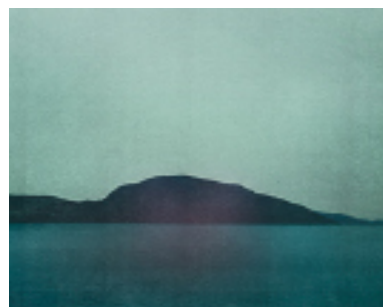

Kristoffer Axén
Hidden#2 (2024)
Archival pigment print
Edition of 5
96 cm x 76 cm
Edition of 8
56 cm x 46 cm